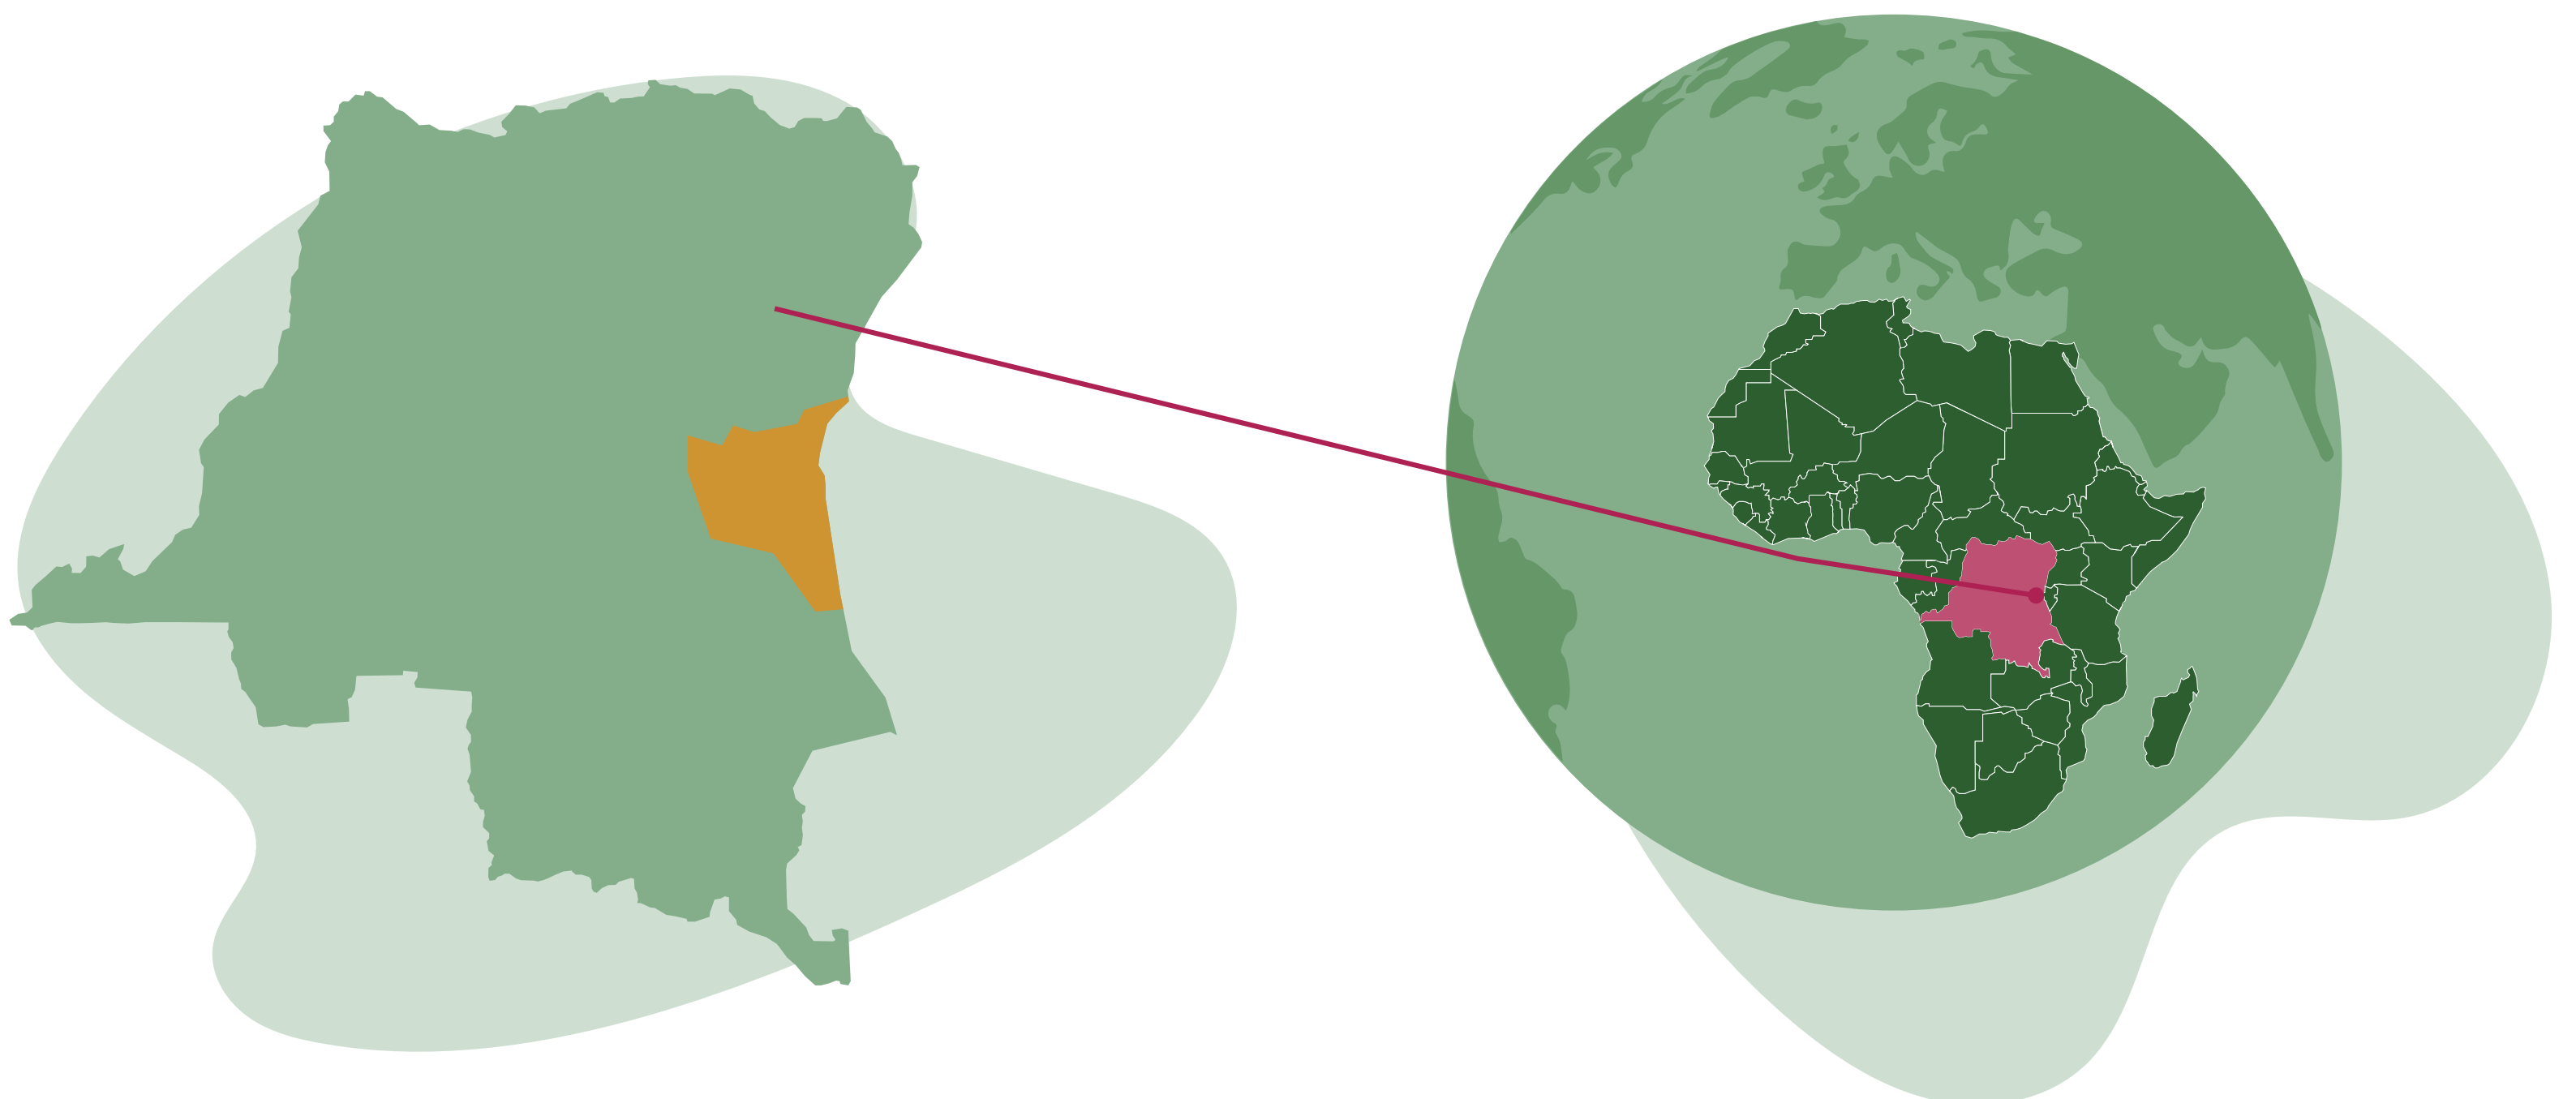

A Democratic Republic of Congo Journey

Kabaré and Ngweshe chiefdoms in Kabaré and Walungu territories of the South Kivu region

- Kabaré
- Ngweshe chiefdoms
- Walungu territories

TRI is supported by IUCN, FAO, and UNEP, and funded by the Global Environment Facility (GEF).

1 Project landscapes

South Kivu is one of the most densely populated, poorest provinces.

Overgrazing, unsustainable timber and fuelwood harvesting.

Forest and land degradation due to population pressures and poor land management.

80% live below the poverty line.

One of the last refuge for endangered eastern lowland gorillas.

3 The TRI Strategy

Action plan for the South Kivu province integrating FLR and results from Restoration Opportunities Assessment Methodology (ROAM).

2 TRI Project Overview

Promote sustainable land management practices.

Enhance agroforestry, reforestation and erosion control.

Support sustainable income diversification.

South Kivu provincial-level for forest landscape restoration (FLR).